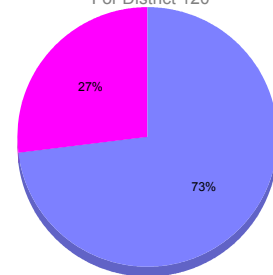

Membership Results 2011-2012

Goal, New, Dropped, Gain/Loss

Comparison of Membership Gain/Loss

Current Year Compared to the Previous Year

Gender Comparison 2010-2011

For District 120

Oct/Nov/Dec

Male Female